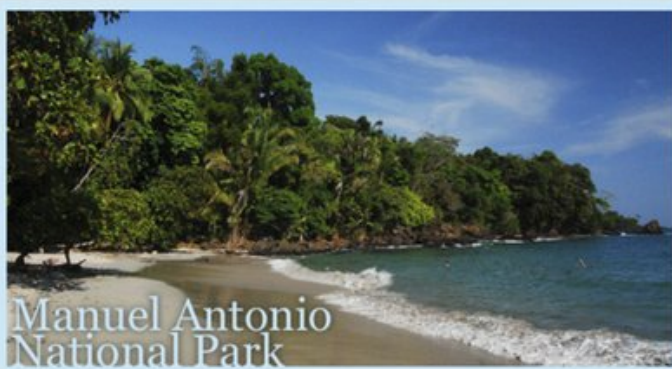

TITI PACKAGE

————— **\$220+TAX** —————

2 nights /3 days (two people)

- Welcome Drinks
- Swimming pool view room
 - Breakfast every day
- 20 minutes massage (for one)
 - National park tour tour

Extra person \$30 + taxes per night